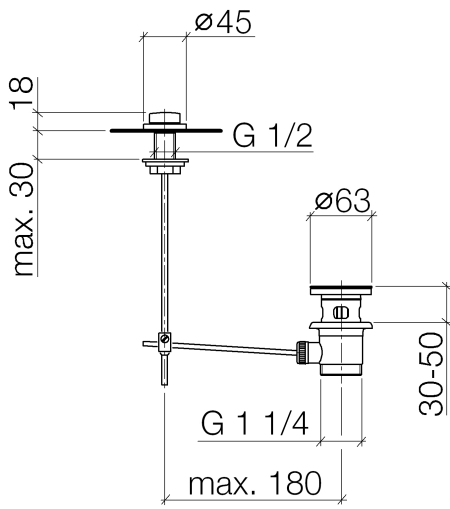

Basin Waste with knob for deck mounting 1 1/4" - Brushed Dark Platinum

IMO

10 200 970

Fits: IMO, LULU, MADISON, MEM, TARA, CL.1, LISSÉ, VAIA, META, CYO

	Brushed Dark Platinum	10 200 970-99
	Chrome	10 200 970-00
	Brushed Platinum	10 200 970-06
	Platinum	10 200 970-08
	Durabrand (23kt Gold)	10 200 970-09
	Dark Chrome	10 200 970-19
	Light Gold	10 200 970-26
	Brushed Light Gold	10 200 970-27
	Brushed Durabrand (23kt Gold)	10 200 970-28
	Matte Black	10 200 970-33
	Brushed Bronze	10 200 970-42
	Brushed Champagne (22kt Gold)	10 200 970-46
	Champagne (22kt Gold)	10 200 970-47
	Brushed Chrome	10 200 970-93

Basin Waste with knob for deck mounting 1 1/4" - Brushed Dark Platinum

IMO

10 200 970

Only suitable for basins with an overflow.

10 200 970

10 200 970

Parts for other finishes can be found here: [Chrome](#)

Spare parts list

No.	Item Number	Name	Quantity used	Delivery time
1	09 21 33 001-99	handle	1	30
2	09 14 10 007 90	seal	2	2
3	09 31 09 004-99	pull-rod	1	30
4	09 18 40 022-99	sleeve	1	30
5	09 14 10 095 90	seal	1	2
6	09 14 05 012 90	seal	1	2
7	09 14 40 001 90	seal	1	60
8	09 23 10 010 90	nut	1	2
9	90 11 01 001 00-99	pop-up waste	1	30