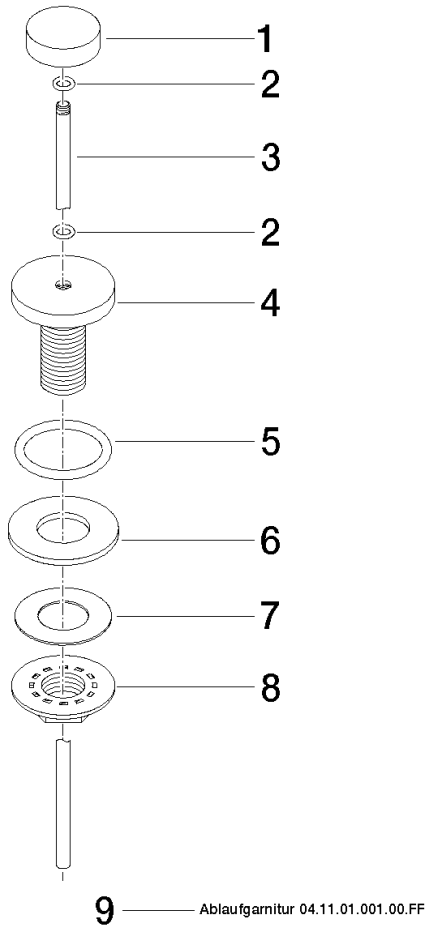

Basin Waste with knob for deck mounting 1 1/4" - Brushed Dark Platinum

IMO

10 200 970

Fits: IMO, LULU, MADISON, MEM, TARA, CL.1, LISSÉ, VAIA, META, CYO

	Brushed Dark Platinum	10 200 970-99
	Chrome	10 200 970-00
	Brushed Platinum	10 200 970-06
	Platinum	10 200 970-08
	Durabrand (23kt Gold)	10 200 970-09
	Dark Chrome	10 200 970-19
	Light Gold	10 200 970-26
	Brushed Light Gold	10 200 970-27
	Brushed Durabrand (23kt Gold)	10 200 970-28
	Matte Black	10 200 970-33
	Brushed Bronze	10 200 970-42
	Brushed Champagne (22kt Gold)	10 200 970-46
	Champagne (22kt Gold)	10 200 970-47
	Brushed Chrome	10 200 970-93

Basin Waste with knob for deck mounting 1 1/4" - Brushed Dark Platinum

IMO

10 200 970

Only suitable for basins with an overflow.

10 200 970

10 200 970

Parts for other finishes can be found here: [Chrome](#)

Spare parts list

No.	Item Number	Name	Quantity used	Delivery time
1	09 21 33 001-99	handle	1	30
2	09 14 10 007 90	seal	2	2
3	09 31 09 004-99	pull-rod	1	30
4	09 18 40 022-99	sleeve	1	30
5	09 14 10 095 90	seal	1	2
6	09 14 05 012 90	seal	1	2
7	09 14 40 001 90	seal	1	60
8	09 23 10 010 90	nut	1	2
9	90 11 01 001 00-99	pop-up waste	1	30